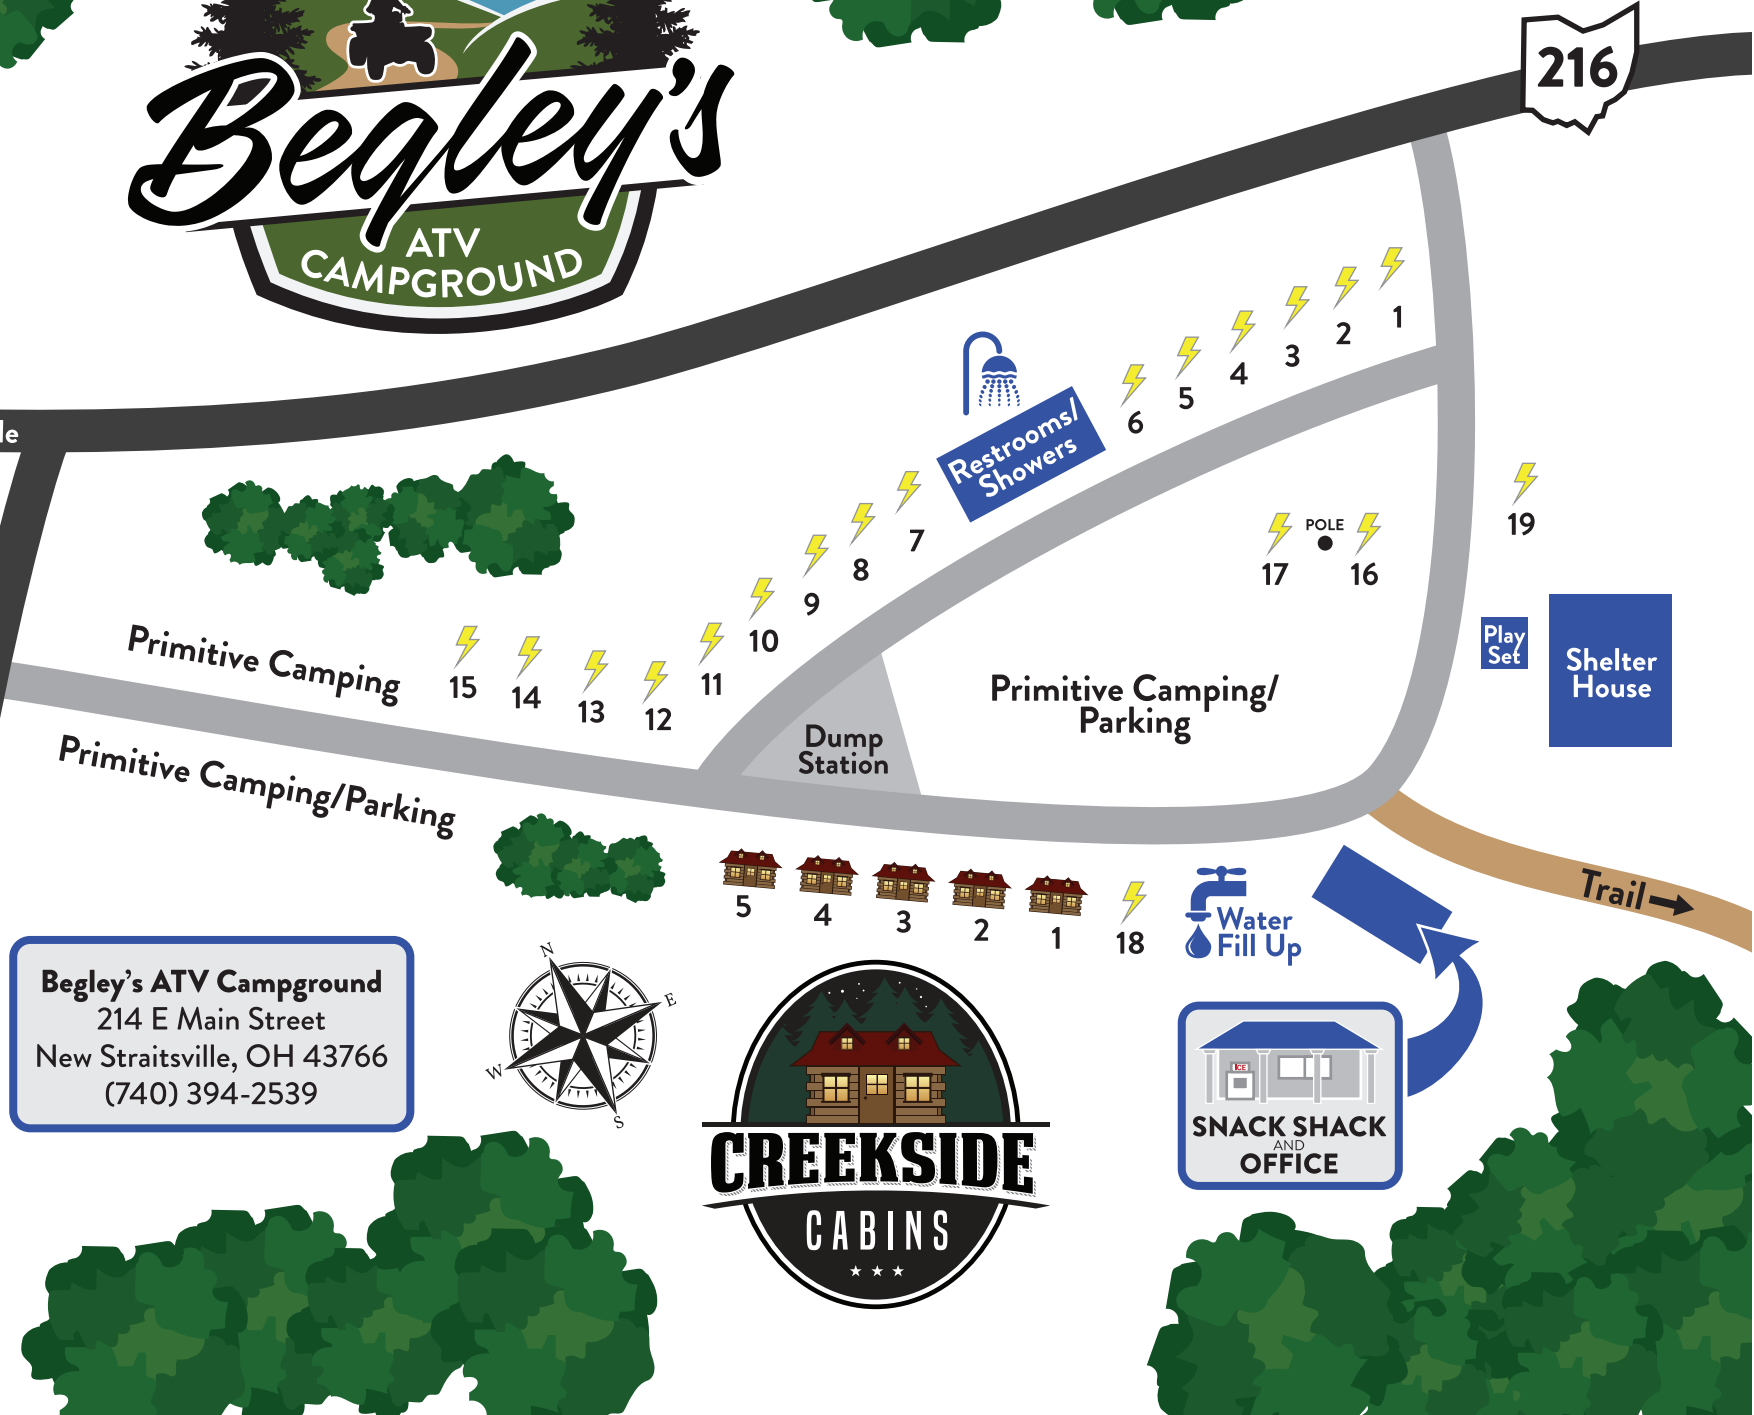

← New Straitsville

Beqley's ATV Campground
214 E Main Street
New Straitsville, OH 43766
(740) 394-2539